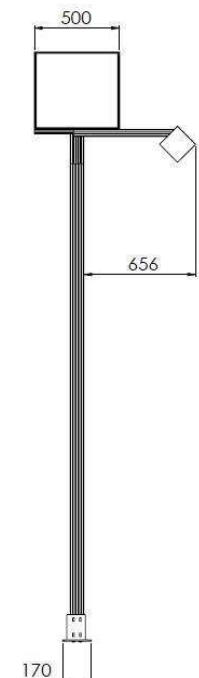

EV SOL Solar Outdoor Advertising Sign & Light

The high power 'LED' lights are powered by solar energy.
They automatically switch on at sunset and illuminate the sign for the night.

Specifications:

- Aluminum construction according to drawing
 - Tempered glass cover
- Mono crystalline photovoltaic module CPV12M 48W
 - 12 V - 24 Ah solar maintenance-free battery
- DC cabinet IP 65 to protect battery and charge controller
 - Steca charge controller with dusk sensor
 - Battery autonomy: ~5-6 days

The EV SOL Solar Outdoor Advertising Sign Light uses a high performance solar panel to generate energy during daylight hours which provides power to a sealed solar battery. From the battery / controller a cable leads to the LED light (containing high power, white LEDs). The light operating time is controlled by a digital timer.
This very effective system comes ready to operate, supplied with all necessary components.
All that is needed is your own advertising sign (150 x 100 cm) to be placed under the protective glass cover.