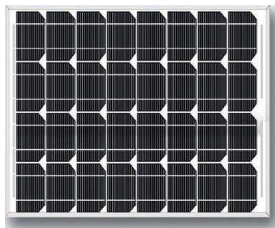

EV SOL Solar Outdoor Advertising Sign & Light

The high power 'LED' lights are powered by solar energy.
They automatically switch on at sunset and illuminate the sign for the night.

Specifications:

- Aluminum construction according to drawing
 - Tempered glass cover
- Mono crystalline photovoltaic module CPV12M 48W
 - 12 V - 24 Ah solar maintenance-free battery
- DC cabinet IP 65 to protect battery and charge controller
 - Steca charge controller with dusk sensor
 - Battery autonomy: ~5-6 days

The EV SOL Solar Outdoor Advertising Sign Light uses a high performance solar panel to generate energy during daylight hours which provides power to a sealed solar battery. From the battery / controller a cable leads to the LED light (containing high power, white LEDs). The light operating time is controlled by a digital timer.
This very effective system comes ready to operate, supplied with all necessary components.
All that is needed is your own advertising sign (150 x 100 cm) to be placed under the protective glass cover.