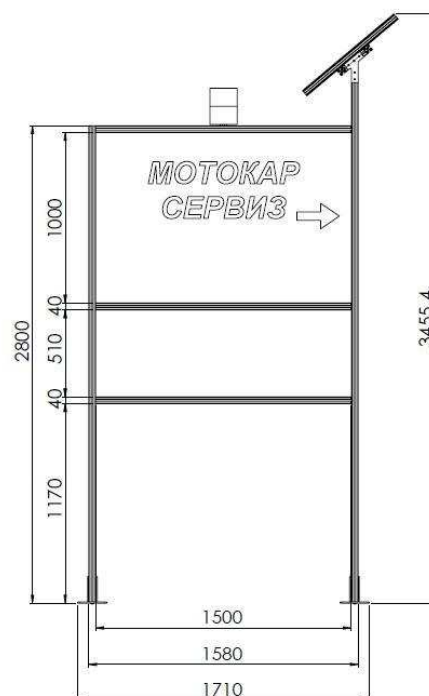

The EV SOL Solar Outdoor Advertising Sign Light uses a high performance solar panel to generate energy during daylight hours which provides power to a sealed solar battery. From the battery / controller a cable leads to the LED light (containing high power, white LEDs). The light operating time is controlled by a digital timer.
This very effective system comes ready to operate, supplied with all necessary components.
All that is needed is your own advertising sign (150 x 100 cm) to be placed under the protective glass cover.